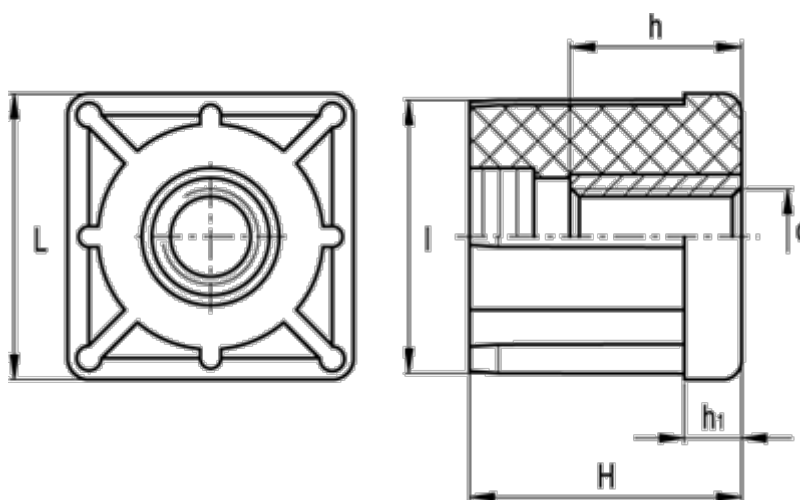

Data Sheet

Article number: 2310320091
Description: E+G Square end-cap
NDX.Q-40x2-M8

Measures

d	= M8	Tube wall thickness = 2.0
h	= 10	Weight (g) = 47
H	= 38	
h1	= 8	
Internal tube size	= 36.0	
l	= 36.0	
L	= 40	
Outer tube size	= 40	